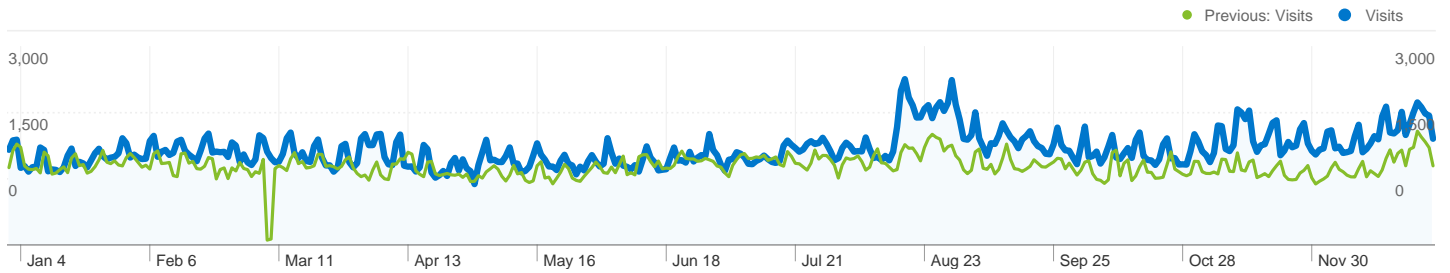

528,963 visits used 733 screen resolutions

Site Usage

Visits 528,963 Previous: 436,414 (21.21%)	Pages/Visit 4.10 Previous: 4.37 (-6.31%)	Avg. Time on Site 00:05:05 Previous: 00:04:52 (4.35%)	% New Visits 44.67% Previous: 48.04% (-7.03%)	Bounce Rate 47.99% Previous: 47.33% (1.40%)	
Screen Resolution	Visits	Pages/Visit	Avg. Time on Site	% New Visits	Bounce Rate
(not set)					
January 1, 2010 - December 31, 2010	200,818	4.11	00:05:08	43.74%	47.18%
January 1, 2009 - December 31, 2009	45,500	4.51	00:05:08	47.48%	34.53%
% Change	341.36%	-9.00%	-0.00%	-7.88%	36.63%
1024x768					
January 1, 2010 - December 31, 2010	71,339	4.24	00:04:55	49.90%	47.63%
January 1, 2009 - December 31, 2009	122,238	4.71	00:05:15	49.48%	47.62%
% Change	-41.64%	-9.98%	-6.43%	0.85%	0.01%
1280x1024					
January 1, 2010 - December 31, 2010	69,258	4.41	00:05:30	43.68%	46.68%
January 1, 2009 - December 31, 2009	85,614	4.45	00:04:55	48.17%	47.66%
% Change	-19.10%	-1.03%	11.89%	-9.33%	-2.06%
1280x800					
January 1, 2010 - December 31, 2010	43,250	4.14	00:05:40	47.84%	48.34%
January 1, 2009 - December 31, 2009	53,814	4.16	00:04:40	50.01%	47.78%
% Change	-19.63%	-0.40%	21.41%	-4.33%	1.15%
1680x1050					
January 1, 2010 - December 31, 2010	30,568	3.82	00:05:38	37.66%	50.76%
January 1, 2009 - December 31, 2009	28,633	3.54	00:04:08	44.86%	56.86%
% Change	6.76%	7.79%	36.56%	-16.04%	-10.73%
1440x900					
January 1, 2010 - December 31, 2010	30,054	4.21	00:05:13	42.39%	47.49%