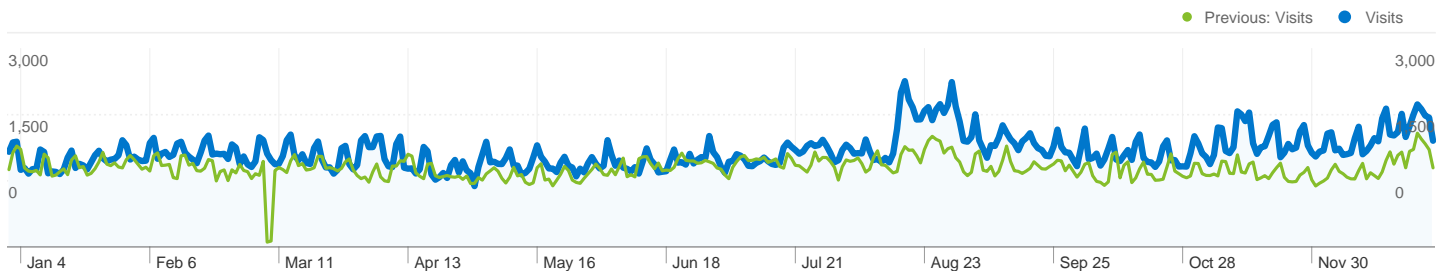

528,963 visits used 5 user defined values

Site Usage

Visits	Pages/Visit	Avg. Time on Site	% New Visits	Bounce Rate	
528,963 Previous: 436,414 (21.21%)	4.10 Previous: 4.37 (-6.31%)	00:05:05 Previous: 00:04:52 (4.35%)	44.67% Previous: 48.04% (-7.03%)	47.99% Previous: 47.33% (1.40%)	
User Defined Value	Visits	Pages/Visit	Avg. Time on Site	% New Visits	Bounce Rate
guest					
January 1, 2010 - December 31, 2010	431,950	3.99	00:04:16	51.25%	49.18%
January 1, 2009 - December 31, 2009	88,667	3.67	00:03:28	60.56%	53.80%
% Change	387.16%	8.62%	22.70%	-15.37%	-8.58%
member					
January 1, 2010 - December 31, 2010	82,790	5.13	00:10:08	2.26%	33.56%
January 1, 2009 - December 31, 2009	71,641	6.29	00:10:00	0.60%	29.52%
% Change	15.56%	-18.37%	1.26%	275.72%	13.69%
(not set)					
January 1, 2010 - December 31, 2010	13,049	1.00	> 00:00:00	99.89%	99.93%
January 1, 2009 - December 31, 2009	58,643	4.02	00:04:24	56.64%	55.00%
% Change	-77.75%	-75.10%	-99.98%	76.37%	81.70%
quest					
January 1, 2010 - December 31, 2010	1,171	4.15	00:03:44	0.09%	48.85%
January 1, 2009 - December 31, 2009	217,463	4.12	00:03:52	56.25%	48.49%
% Change	-99.46%	0.66%	-3.41%	-99.85%	0.74%
quest=					
January 1, 2010 - December 31, 2010	3	1.00	00:00:00	100.00%	100.00%
January 1, 2009 - December 31, 2009	0	0.00	00:00:00	0.00%	0.00%
% Change	100.00%	100.00%	0.00%	100.00%	100.00%