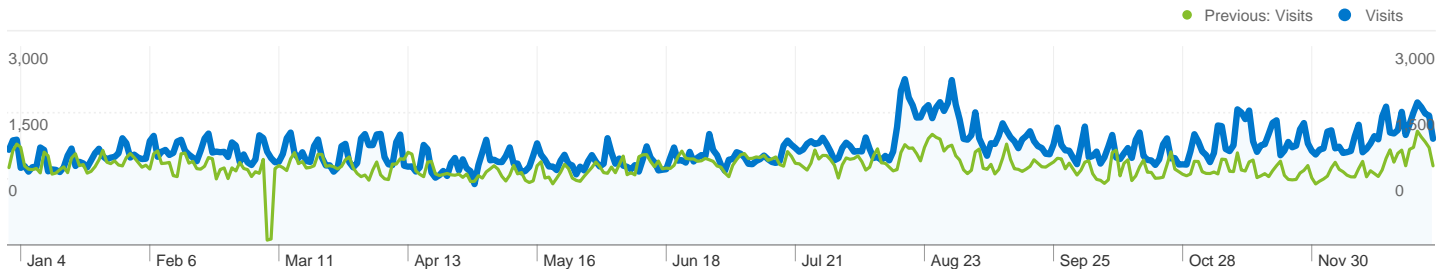

528,963 visits used 7 connection speeds

Site Usage

Visits	Pages/Visit	Avg. Time on Site	% New Visits	Bounce Rate	
528,963 Previous: 436,414 (21.21%)	4.10 Previous: 4.37 (-6.31%)	00:05:05 Previous: 00:04:52 (4.35%)	44.67% Previous: 48.04% (-7.03%)	47.99% Previous: 47.33% (1.40%)	
Connection Speed	Visits	Pages/Visit	Avg. Time on Site	% New Visits	Bounce Rate
DSL					
January 1, 2010 - December 31, 2010	232,558	4.06	00:05:00	43.89%	47.67%
January 1, 2009 - December 31, 2009	211,243	4.46	00:05:04	46.85%	46.97%
% Change	10.09%	-9.12%	-1.51%	-6.32%	1.49%
Unknown					
January 1, 2010 - December 31, 2010	195,176	4.11	00:05:03	46.50%	48.56%
January 1, 2009 - December 31, 2009	153,186	4.14	00:04:16	50.53%	48.60%
% Change	27.41%	-0.85%	18.44%	-7.96%	-0.09%
Cable					
January 1, 2010 - December 31, 2010	83,081	4.13	00:05:25	42.07%	47.75%
January 1, 2009 - December 31, 2009	57,369	4.51	00:05:18	45.89%	45.71%
% Change	44.82%	-8.51%	2.11%	-8.34%	4.47%
T1					
January 1, 2010 - December 31, 2010	9,077	3.88	00:04:09	45.87%	48.77%
January 1, 2009 - December 31, 2009	3,936	3.29	00:03:32	58.46%	53.00%
% Change	130.61%	17.83%	17.65%	-21.53%	-7.97%
Dialup					
January 1, 2010 - December 31, 2010	8,384	4.79	00:05:41	47.15%	44.63%
January 1, 2009 - December 31, 2009	10,406	5.46	00:07:36	43.10%	42.51%
% Change	-19.43%	-12.19%	-25.40%	9.39%	4.98%
OC3					
January 1, 2010 - December 31, 2010	496	3.36	00:03:57	50.60%	56.05%