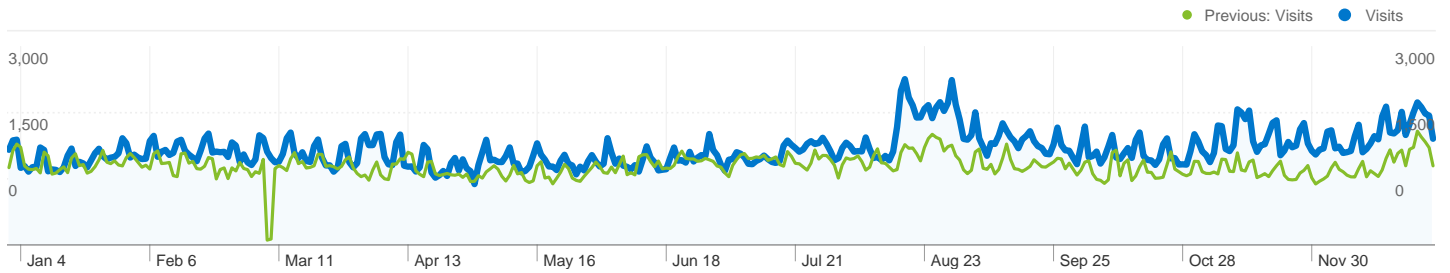

528,963 visits used 107 flash versions

Site Usage

Visits	Pages/Visit	Avg. Time on Site	% New Visits	Bounce Rate	
528,963 Previous: 436,414 (21.21%)	4.10 Previous: 4.37 (-6.31%)	00:05:05 Previous: 00:04:52 (4.35%)	44.67% Previous: 48.04% (-7.03%)	47.99% Previous: 47.33% (1.40%)	
Flash Version	Visits	Pages/Visit	Avg. Time on Site	% New Visits	Bounce Rate
(not set)					
January 1, 2010 - December 31, 2010	206,757	4.09	00:05:15	43.67%	47.16%
January 1, 2009 - December 31, 2009	52,348	4.58	00:05:13	46.52%	35.96%
% Change	294.97%	-10.63%	0.71%	-6.14%	31.14%
10.0 r45					
January 1, 2010 - December 31, 2010	64,585	4.14	00:05:19	45.10%	49.05%
January 1, 2009 - December 31, 2009	0	0.00	00:00:00	0.00%	0.00%
% Change	100.00%	100.00%	100.00%	100.00%	100.00%
10.0 r42					
January 1, 2010 - December 31, 2010	52,992	4.08	00:04:18	49.05%	49.28%
January 1, 2009 - December 31, 2009	3,613	3.93	00:04:00	46.11%	48.55%
% Change	1,366.70%	3.93%	7.48%	6.37%	1.50%
10.0 r32					
January 1, 2010 - December 31, 2010	48,984	3.98	00:04:39	45.88%	49.91%
January 1, 2009 - December 31, 2009	60,642	3.89	00:04:11	48.78%	50.56%
% Change	-19.22%	2.45%	11.49%	-5.96%	-1.27%
10.0 r22					
January 1, 2010 - December 31, 2010	46,197	4.06	00:04:30	46.86%	51.25%
January 1, 2009 - December 31, 2009	134,005	4.18	00:04:24	47.53%	50.54%
% Change	-65.53%	-2.84%	2.25%	-1.41%	1.40%
10.1 r53					
January 1, 2010 - December 31, 2010	26,095	4.27	00:06:04	43.17%	46.22%