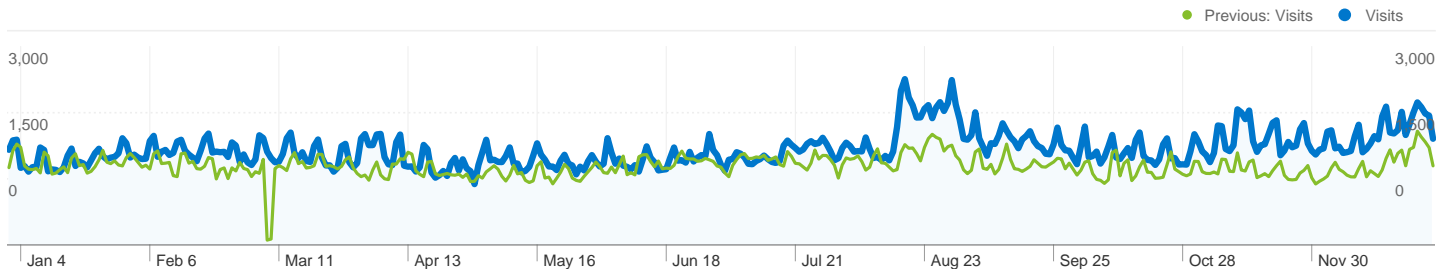

528,963 visits used 61 browsers

Site Usage

Visits	Pages/Visit	Avg. Time on Site	% New Visits	Bounce Rate	
528,963 Previous: 436,414 (21.21%)	4.10 Previous: 4.37 (-6.31%)	00:05:05 Previous: 00:04:52 (4.35%)	44.67% Previous: 48.04% (-7.03%)	47.99% Previous: 47.33% (1.40%)	
Browser	Visits	Pages/Visit	Avg. Time on Site	% New Visits	Bounce Rate
Firefox					
January 1, 2010 - December 31, 2010	315,207	4.18	00:04:42	45.88%	46.47%
January 1, 2009 - December 31, 2009	271,998	4.56	00:05:18	47.92%	44.99%
% Change	15.89%	-8.26%	-11.35%	-4.25%	3.29%
Opera					
January 1, 2010 - December 31, 2010	82,994	3.46	00:07:25	34.01%	55.46%
January 1, 2009 - December 31, 2009	65,269	3.32	00:03:57	36.78%	55.93%
% Change	27.16%	3.99%	87.90%	-7.54%	-0.84%
Internet Explorer					
January 1, 2010 - December 31, 2010	66,119	4.58	00:04:24	54.74%	47.15%
January 1, 2009 - December 31, 2009	80,701	4.70	00:04:20	58.03%	48.28%
% Change	-18.07%	-2.53%	1.76%	-5.67%	-2.35%
Chrome					
January 1, 2010 - December 31, 2010	55,741	4.11	00:04:38	42.53%	45.88%
January 1, 2009 - December 31, 2009	12,559	4.06	00:03:50	49.60%	48.31%
% Change	343.83%	1.11%	20.62%	-14.25%	-5.02%
Safari					
January 1, 2010 - December 31, 2010	3,775	3.22	00:03:40	44.93%	56.40%
January 1, 2009 - December 31, 2009	1,116	2.94	00:03:20	67.56%	54.66%
% Change	238.26%	9.25%	10.04%	-33.50%	3.18%
Konqueror					
January 1, 2010 - December 31, 2010	2,238	3.30	00:05:13	0.76%	41.15%