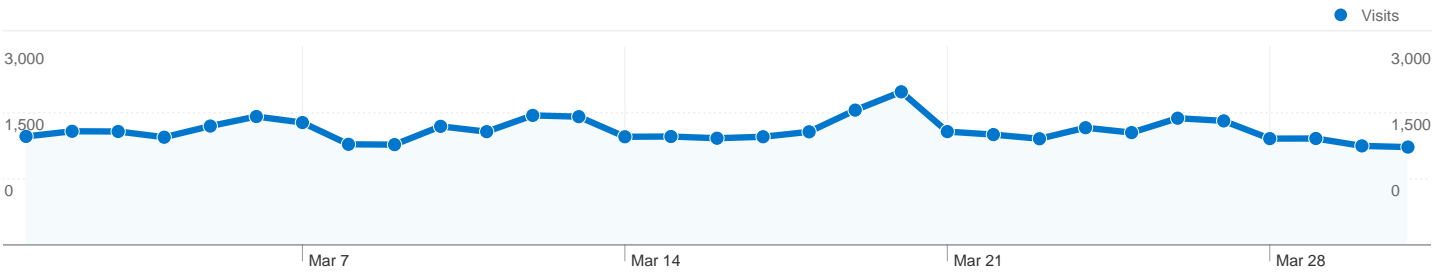

Connection Speeds

Mar 1, 2011 - Mar 31, 2011

Comparing to: Site

53,783 visits used 1 connection speeds

Site Usage

Visits 53,783 % of Site Total: 100.00%	Pages/Visit 4.34 Site Avg: 4.34 (0.00%)	Avg. Time on Site 00:04:58 Site Avg: 00:04:58 (0.00%)	% New Visits 40.02% Site Avg: 39.94% (0.19%)	Bounce Rate 45.91% Site Avg: 45.91% (0.00%)	
Connection Speed	Visits	Pages/Visit	Avg. Time on Site	% New Visits	Bounce Rate
Unknown	53,783	4.34	00:04:58	40.02%	45.91%