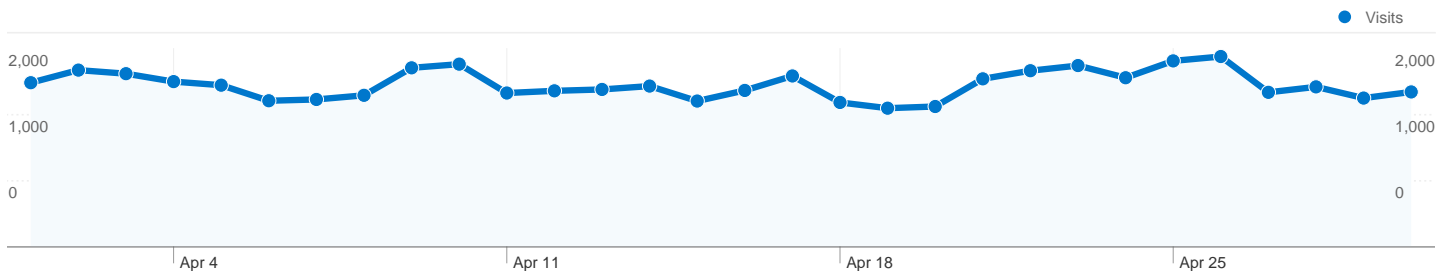

49,044 visits used 19 browsers

Site Usage

Visits	Pages/Visit	Avg. Time on Site	% New Visits	Bounce Rate	
49,044 % of Site Total: 100.00%	5.02 Site Avg: 5.02 (0.00%)	00:05:37 Site Avg: 00:05:37 (0.00%)	39.32% Site Avg: 39.24% (0.20%)	45.47% Site Avg: 45.47% (0.00%)	
Browser	Visits	Pages/Visit	Avg. Time on Site	% New Visits	Bounce Rate
Firefox	28,471	5.08	00:05:39	39.54%	45.22%
Chrome	7,365	4.64	00:04:14	43.68%	45.46%
Opera	7,155	4.74	00:07:01	30.12%	48.30%
Internet Explorer	4,944	5.73	00:05:10	45.89%	42.98%
Safari	630	5.20	00:08:34	31.43%	46.35%
Opera Mini	148	3.33	00:05:01	62.84%	48.65%
NetFront	109	4.65	00:08:21	5.50%	25.69%
Konqueror	88	2.08	00:02:11	2.27%	47.73%
Mozilla Compatible Agent	63	3.46	00:07:30	68.25%	46.03%
SeaMonkey	26	4.62	00:02:05	61.54%	50.00%

1 - 10 of 19