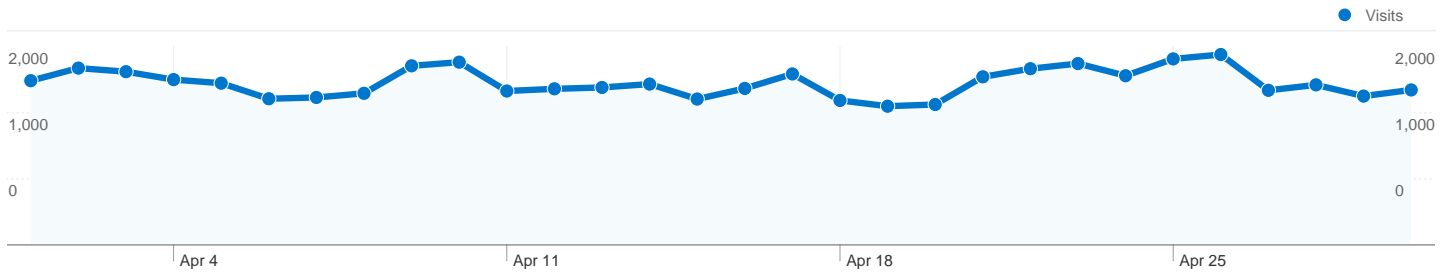

**User Defined**

User Defined Value	Visits	% visits
guest	42,456	86.57%
member	5,487	11.19%
(not set)	1,098	2.24%
quest	3	0.01%

**Connection Speeds**

Connection Speed	Visits	% visits
Unknown	49,044	100.00%

**49,044 visits used 208 screen resolutions**

Site Usage

Visits	Pages/Visit	Avg. Time on Site	% New Visits	Bounce Rate	
<b>49,044</b> % of Site Total: 100.00%	<b>5.02</b> Site Avg: 5.02 (0.00%)	<b>00:05:37</b> Site Avg: 00:05:37 (0.00%)	<b>39.32%</b> Site Avg: 39.24% (0.20%)	<b>45.47%</b> Site Avg: 45.47% (0.00%)	
Screen Resolution	Visits	Pages/Visit	Avg. Time on Site	% New Visits	Bounce Rate
(not set)	24,581	5.07	00:05:44	39.28%	45.67%
1280x1024	4,398	4.71	00:05:18	40.25%	45.98%
1024x768	3,973	5.98	00:05:58	43.85%	44.05%
1280x800	2,842	4.78	00:05:48	41.91%	47.26%
1680x1050	2,666	4.89	00:06:31	29.33%	47.07%
1366x768	2,547	4.57	00:05:58	40.20%	44.48%
1440x900	2,250	4.53	00:04:10	40.67%	45.82%
1920x1080	1,574	5.56	00:05:11	32.27%	43.20%
1152x864	743	5.25	00:05:28	44.28%	37.95%
1600x900	650	4.09	00:03:53	42.92%	46.15%
1 - 10 of 208					

49,044 visits used 57 flash versions

Site Usage

Visits	Pages/Visit	Avg. Time on Site	% New Visits	Bounce Rate	
<b>49,044</b> % of Site Total: 100.00%	<b>5.02</b> Site Avg: 5.02 (0.00%)	<b>00:05:37</b> Site Avg: 00:05:37 (0.00%)	<b>39.32%</b> Site Avg: 39.24% (0.20%)	<b>45.47%</b> Site Avg: 45.47% (0.00%)	
Flash Version	Visits	Pages/Visit	Avg. Time on Site	% New Visits	Bounce Rate
(not set)	25,132	5.09	00:05:48	39.08%	45.48%
10.2 r153	4,982	4.66	00:04:25	37.33%	47.27%
10.2 r154	3,632	4.67	00:04:21	43.28%	45.13%
10.2 r152	3,511	5.00	00:06:39	37.28%	46.88%
10.1 r102	2,508	4.63	00:05:26	39.35%	47.69%
10.2 r159	1,784	4.94	00:06:10	37.33%	40.70%
10.0 r42	1,668	6.60	00:07:55	45.02%	40.53%
10.0 r22	1,262	5.67	00:06:16	33.20%	41.05%
10.0 r45	996	4.48	00:04:20	42.77%	48.09%
10.0 r32	847	4.39	00:05:36	44.04%	47.34%