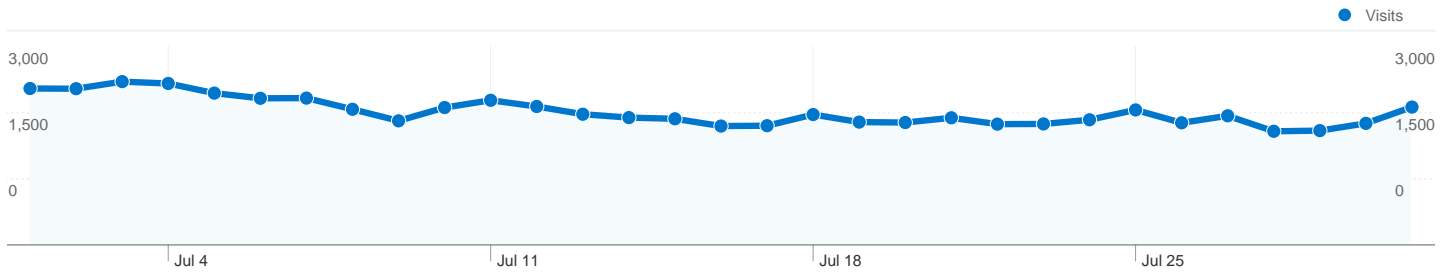

62,445 visits used 316 screen resolutions

Site Usage

Visits 62,445 % of Site Total: 100.00%	Pages/Visit 4.83 Site Avg: 4.83 (0.00%)	Avg. Time on Site 00:05:02 Site Avg: 00:05:02 (0.00%)	% New Visits 42.35% Site Avg: 42.25% (0.24%)	Bounce Rate 45.12% Site Avg: 45.12% (0.00%)	
Screen Resolution	Visits	Pages/Visit	Avg. Time on Site	% New Visits	Bounce Rate
(not set)	31,351	4.86	00:05:03	42.59%	45.16%
1280x1024	5,693	4.74	00:04:49	38.84%	44.48%
1024x768	4,430	5.65	00:05:27	48.24%	45.87%
1366x768	3,829	4.26	00:05:21	42.28%	43.93%
1280x800	3,742	5.21	00:06:23	42.86%	42.97%
1680x1050	2,849	4.35	00:04:11	37.00%	46.86%
1440x900	2,730	5.18	00:05:10	41.87%	42.09%
1920x1080	2,174	4.06	00:03:38	38.68%	47.10%
1152x864	1,060	4.90	00:04:48	40.47%	46.42%
1600x900	942	4.42	00:04:12	39.38%	45.33%
1 - 10 of 316