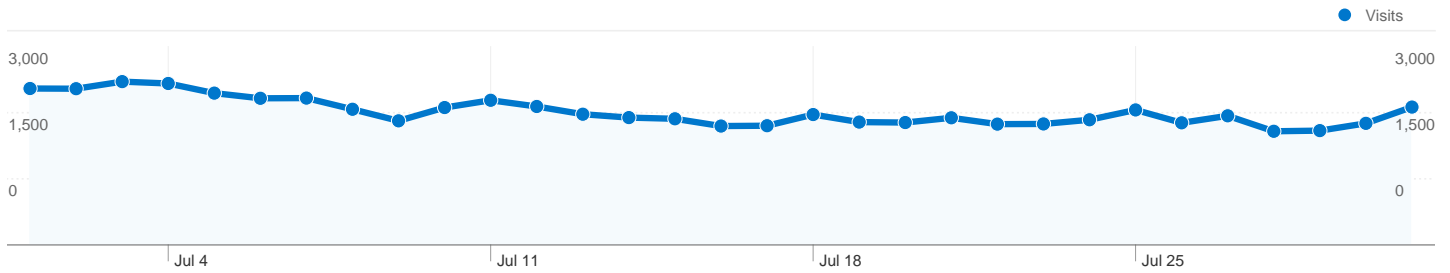

Connection Speeds

Jul 1, 2011 - Jul 31, 2011

Comparing to: Site

62,445 visits used 1 connection speeds

Site Usage

Visits 62,445 % of Site Total: 100.00%	Pages/Visit 4.83 Site Avg: 4.83 (0.00%)	Avg. Time on Site 00:05:02 Site Avg: 00:05:02 (0.00%)	% New Visits 42.35% Site Avg: 42.25% (0.24%)	Bounce Rate 45.12% Site Avg: 45.12% (0.00%)	
Connection Speed	Visits	Pages/Visit	Avg. Time on Site	% New Visits	Bounce Rate
Unknown	62,445	4.83	00:05:02	42.35%	45.12%