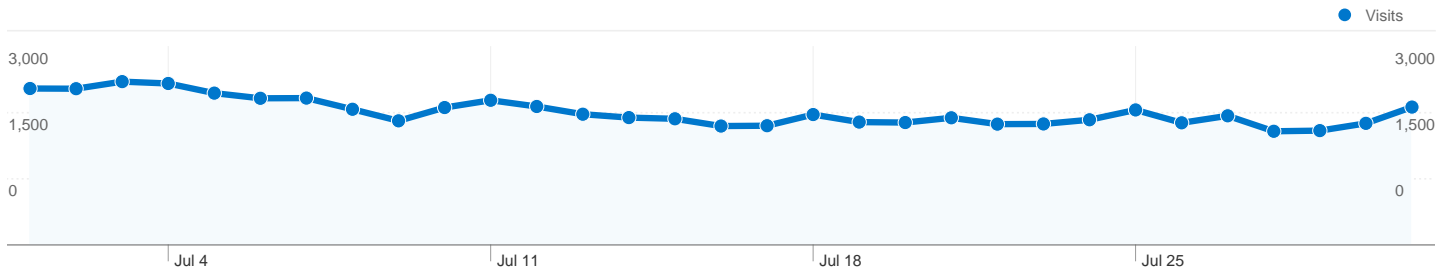

Site Usage

62,445 Visits	45.12% Bounce Rate
301,548 Pageviews	00:05:02 Avg. Time on Site
4.83 Pages/Visit	42.25% % New Visits

Screen Resolutions		
Screen Resolution	Visits	% visits
(not set)	31,351	50.21%
1280x1024	5,693	9.12%
1024x768	4,430	7.09%
1366x768	3,829	6.13%
1280x800	3,742	5.99%

User Defined		
User Defined Value	Visits	% visits
guest	55,462	88.82%
member	5,752	9.21%
(not set)	1,227	1.96%
quest	4	0.01%

Connection Speeds		
Connection Speed	Visits	% visits
Unknown	62,445	100.00%

62,445 visits used 316 screen resolutions

Site Usage

Visits 62,445 % of Site Total: 100.00%	Pages/Visit 4.83 Site Avg: 4.83 (0.00%)	Avg. Time on Site 00:05:02 Site Avg: 00:05:02 (0.00%)	% New Visits 42.35% Site Avg: 42.25% (0.24%)	Bounce Rate 45.12% Site Avg: 45.12% (0.00%)	
Screen Resolution	Visits	Pages/Visit	Avg. Time on Site	% New Visits	Bounce Rate
(not set)	31,351	4.86	00:05:03	42.59%	45.16%
1280x1024	5,693	4.74	00:04:49	38.84%	44.48%
1024x768	4,430	5.65	00:05:27	48.24%	45.87%
1366x768	3,829	4.26	00:05:21	42.28%	43.93%
1280x800	3,742	5.21	00:06:23	42.86%	42.97%
1680x1050	2,849	4.35	00:04:11	37.00%	46.86%
1440x900	2,730	5.18	00:05:10	41.87%	42.09%
1920x1080	2,174	4.06	00:03:38	38.68%	47.10%
1152x864	1,060	4.90	00:04:48	40.47%	46.42%
1600x900	942	4.42	00:04:12	39.38%	45.33%
1 - 10 of 316					