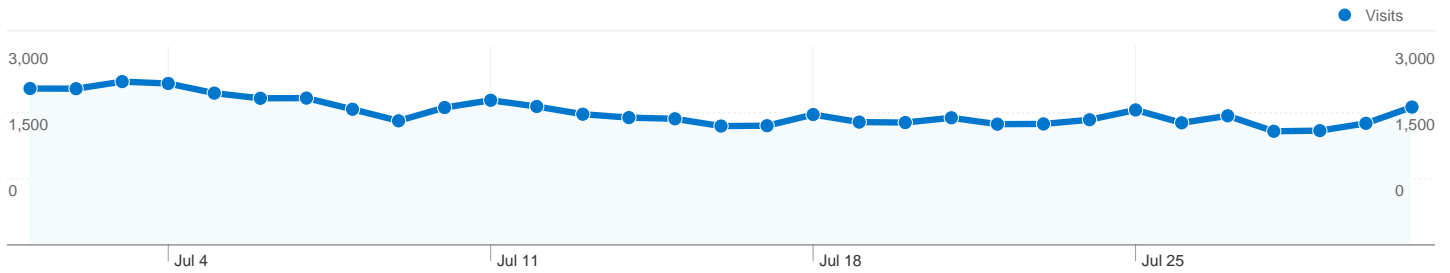

62,445 visits used 4 user defined values

Site Usage

Visits	Pages/Visit	Avg. Time on Site	% New Visits	Bounce Rate	
62,445 % of Site Total: 100.00%	4.83 Site Avg: 4.83 (0.00%)	00:05:02 Site Avg: 00:05:02 (0.00%)	42.35% Site Avg: 42.25% (0.24%)	45.12% Site Avg: 45.12% (0.00%)	
User Defined Value	Visits	Pages/Visit	Avg. Time on Site	% New Visits	Bounce Rate
guest	55,462	4.80	00:04:38	45.42%	45.87%
member	5,752	5.97	00:10:03	0.49%	26.23%
(not set)	1,227	1.00	> 00:00:00	100.00%	99.92%
quest	4	2.00	00:00:29	0.00%	50.00%