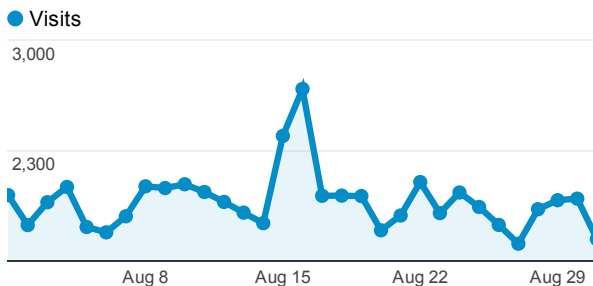

JB Overview

1 Aug 2011 - 31 Aug 2011

Avg. Time on Site

Daily Visits

Browser

Browser	Visits	Unique Visitors
Firefox	35,119	15,557
Chrome	11,489	5,452
Opera	8,269	3,051
Internet Explorer	5,191	2,770
Safari	417	195

Traffic Types

- **64.15% organic**
39,294 Visits
- **25.24% referral**
15,461 Visits
- **10.59% direct**
6,490 Visits

Landing Page

Landing Page	Visits	% Exit
/heroes.net.pl/	20,298	18.05%
/h3.heroes.net.pl/	3,602	17.03%
/h5.heroes.net.pl/artykul/5-sk-illwheel.html	2,766	51.78%
/h6.heroes.net.pl/	1,858	21.27%
/h5.heroes.net.pl/	1,768	13.87%

Screen Resolution

Screen Resolution	Visits	Unique Visitors
(not set)	30,700	16,393
1280x1024	5,612	2,774
1024x768	4,562	2,696
1366x768	3,949	2,069
1280x800	3,346	1,825

Total Unique Searches

Matched Search Query	Total Unique Searches	Visits with Search
There is no data for this view.		