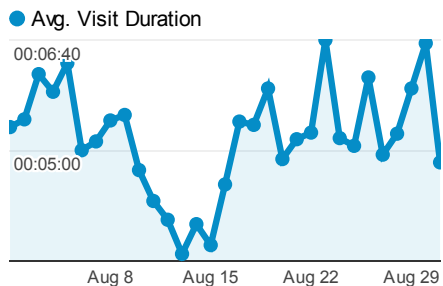

JB Overview

1 Aug 2011 - 31 Aug 2011

Avg. Time on Site

Daily Visits

Browser

Browser	Visits	Unique Visitors
Firefox	35,119	15,557
Chrome	11,489	5,452
Opera	8,269	3,051
Internet Explorer	5,191	2,770
Safari	417	195

Traffic Types

- **64.15% organic**
39,294 Visits
- **25.24% referral**
15,461 Visits
- **10.59% direct**
6,490 Visits

Landing Page

Landing Page	Visits	% Exit
/heroes.net.pl/	20,298	18.05%
/h3.heroes.net.pl/	3,602	17.03%
/h5.heroes.net.pl/artykul/5-sk-illwheel.html	2,766	51.78%
/h6.heroes.net.pl/	1,858	21.27%
/h5.heroes.net.pl/	1,768	13.87%

Screen Resolution

Screen Resolution	Visits	Unique Visitors
(not set)	30,700	16,393
1280x1024	5,612	2,774
1024x768	4,562	2,696
1366x768	3,949	2,069
1280x800	3,346	1,825

Total Unique Searches

Matched Search Query	Total Unique Searches	Visits with Search
There is no data for this view.		