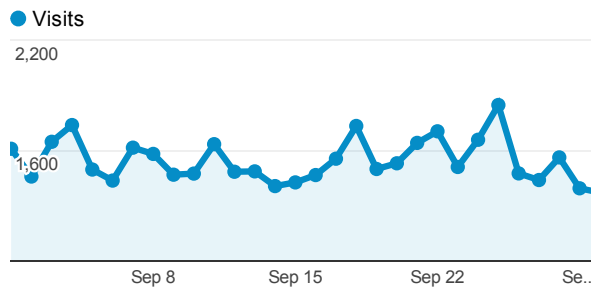

JB Overview

1 Sep 2011 - 30 Sep 2011

Avg. Time on Site

Daily Visits

Browser

Browser	Visits	Unique Visitors
Firefox	25,775	12,332
Chrome	9,142	4,384
Opera	6,217	2,393
Internet Explorer	4,289	2,545
Safari	356	169

Traffic Types

- **62.54% organic**
28,968 Visits
- **25.33% referral**
11,733 Visits
- **12.11% direct**
5,611 Visits

Landing Page

Landing Page	Visits	% Exit
/heroes.net.pl/	16,481	20.07%
/h3.heroes.net.pl/	2,300	19.03%
/h5.heroes.net.pl/artykul/5-sk-illwheel.html	1,971	51.06%
/h6.heroes.net.pl/	1,896	23.00%
/h5.heroes.net.pl/	1,289	13.05%

Screen Resolution

Screen Resolution	Visits	Unique Visitors
(not set)	23,255	13,034
1280x1024	4,056	2,128
1024x768	3,335	1,943
1366x768	3,253	1,708
1280x800	2,508	1,489

Mobile Visits

Mobile	Visits	Pageviews
No	46,035	202,412
Yes	277	744