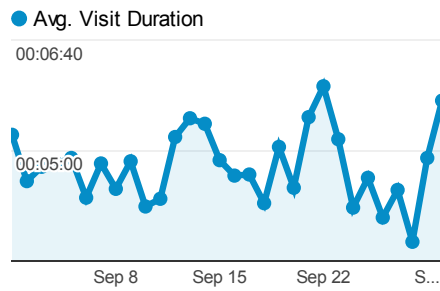

JB Overview

1 Sep 2011 - 30 Sep 2011

Avg. Time on Site

Daily Visits

Browser

Browser	Visits	Unique Visitors
Firefox	25,775	12,332
Chrome	9,142	4,384
Opera	6,217	2,393
Internet Explorer	4,289	2,545
Safari	356	169

Traffic Types

- **62.54% organic**
28,968 Visits
- **25.33% referral**
11,733 Visits
- **12.11% direct**
5,611 Visits

Landing Page

Landing Page	Visits	% Exit
/heroes.net.pl/	16,481	20.07%
/h3.heroes.net.pl/	2,300	19.03%
/h5.heroes.net.pl/artykul/5-sk-illwheel.html	1,971	51.06%
/h6.heroes.net.pl/	1,896	23.00%
/h5.heroes.net.pl/	1,289	13.05%

Screen Resolution

Screen Resolution	Visits	Unique Visitors
(not set)	23,255	13,034
1280x1024	4,056	2,128
1024x768	3,335	1,943
1366x768	3,253	1,708
1280x800	2,508	1,489

Mobile Visits

Mobile	Visits	Pageviews
No	46,035	202,412
Yes	277	744