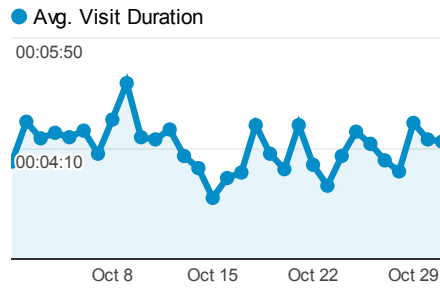

JB Overview

1 Oct 2011 - 31 Oct 2011

Avg. Time on Site

Daily Visits

Browser

Browser	Visits	Unique Visitors
Firefox	36,057	19,089
Chrome	13,692	7,233
Opera	8,818	3,976
Internet Explorer	5,967	3,782
Opera Mini	440	281

Traffic Types

- **69.85% organic**
46,040 Visits
- **20.45% referral**
13,480 Visits
- **9.69% direct**
6,389 Visits

Landing Page

Landing Page	Visits	% Exit
/heroes.net.pl/	21,502	18.25%
/h6.heroes.net.pl/	3,805	21.50%
/h3.heroes.net.pl/	2,485	17.02%
/h5.heroes.net.pl/artykul/5-sk-illwheel.html	1,781	49.24%
/h5.heroes.net.pl/	1,730	14.62%

Screen Resolution

Screen Resolution	Visits	Unique Visitors
(not set)	33,144	20,214
1280x1024	5,897	3,415
1366x768	4,756	2,946
1024x768	4,104	2,545
1680x1050	3,336	1,843

Mobile Visits

Mobile	Visits	Pageviews
No	65,390	288,126
Yes	519	1,485