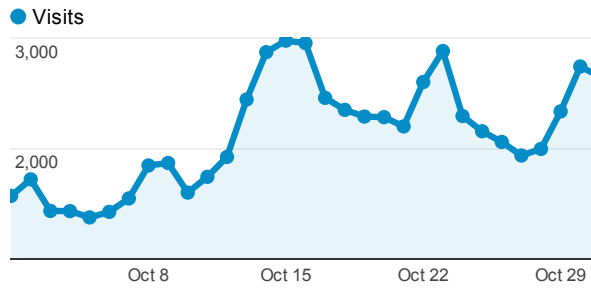

JB Overview

1 Oct 2011 - 31 Oct 2011

Avg. Time on Site

Daily Visits

Browser

Browser	Visits	Unique Visitors
Firefox	36,057	19,089
Chrome	13,692	7,233
Opera	8,818	3,976
Internet Explorer	5,967	3,782
Opera Mini	440	281

Traffic Types

- **69.85% organic**
46,040 Visits
- **20.45% referral**
13,480 Visits
- **9.69% direct**
6,389 Visits

Landing Page

Landing Page	Visits	% Exit
/heroes.net.pl/	21,502	18.25%
/h6.heroes.net.pl/	3,805	21.50%
/h3.heroes.net.pl/	2,485	17.02%
/h5.heroes.net.pl/artykul/5-sk-illwheel.html	1,781	49.24%
/h5.heroes.net.pl/	1,730	14.62%

Screen Resolution

Screen Resolution	Visits	Unique Visitors
(not set)	33,144	20,214
1280x1024	5,897	3,415
1366x768	4,756	2,946
1024x768	4,104	2,545
1680x1050	3,336	1,843

Mobile Visits

Mobile	Visits	Pageviews
No	65,390	288,126
Yes	519	1,485