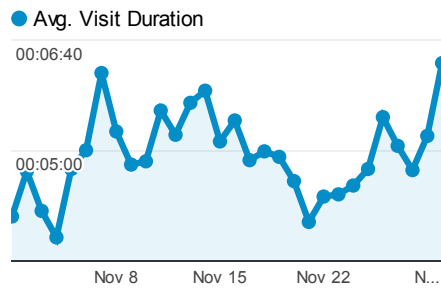

JB Overview

1 Nov 2011 - 30 Nov 2011

Avg. Time on Site

Daily Visits

Browser

Browser	Visits	Unique Visitors
Firefox	29,306	14,960
Chrome	11,211	6,014
Opera	6,463	3,054
Internet Explorer	4,752	2,920
Safari	464	222

Traffic Types

- **69.81% organic**
36,972 Visits
- **20.53% referral**
10,873 Visits
- **9.65% direct**
5,111 Visits

Landing Page

Landing Page	Visits	% Exit
/heroes.net.pl/	16,924	15.53%
/h6.heroes.net.pl/	2,808	22.57%
/h3.heroes.net.pl/	2,368	18.36%
/h5.heroes.net.pl/artykul/5-sk-illwheel.html	1,369	58.86%
/h5.heroes.net.pl/	1,192	15.21%

Screen Resolution

Screen Resolution	Visits	Unique Visitors
(not set)	26,614	16,111
1280x1024	4,356	2,562
1366x768	3,972	2,352
1024x768	3,363	2,249
1280x800	2,815	1,695

Mobile Visits

Mobile	Visits	Pageviews
No	52,489	260,186
Yes	467	1,768