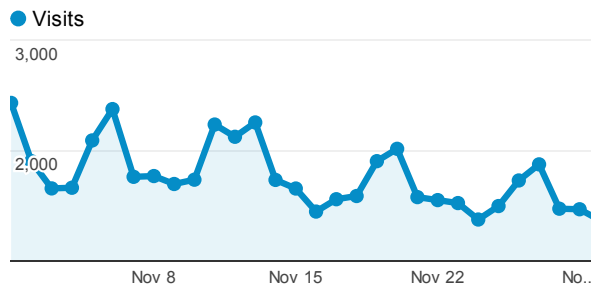

JB Overview

1 Nov 2011 - 30 Nov 2011

Avg. Time on Site

Daily Visits

Browser

Browser	Visits	Unique Visitors
Firefox	29,306	14,960
Chrome	11,211	6,014
Opera	6,463	3,054
Internet Explorer	4,752	2,920
Safari	464	222

Traffic Types

- **69.81% organic**
36,972 Visits
- **20.53% referral**
10,873 Visits
- **9.65% direct**
5,111 Visits

Landing Page

Landing Page	Visits	% Exit
/heroes.net.pl/	16,924	15.53%
/h6.heroes.net.pl/	2,808	22.57%
/h3.heroes.net.pl/	2,368	18.36%
/h5.heroes.net.pl/artykul/5-sk-illwheel.html	1,369	58.86%
/h5.heroes.net.pl/	1,192	15.21%

Screen Resolution

Screen Resolution	Visits	Unique Visitors
(not set)	26,614	16,111
1280x1024	4,356	2,562
1366x768	3,972	2,352
1024x768	3,363	2,249
1280x800	2,815	1,695

Mobile Visits

Mobile	Visits	Pageviews
No	52,489	260,186
Yes	467	1,768