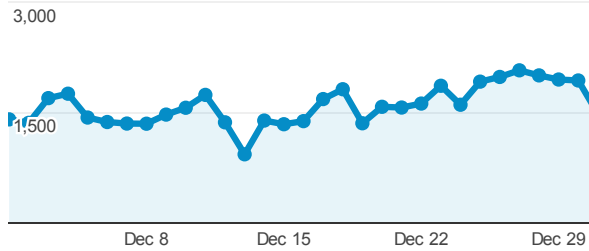

JB Overview

1 Dec 2011 - 31 Dec 2011

Avg. Time on Site

● Avg. Visit Duration

Daily Visits

● Visits

Browser

Browser	Visits	Unique Visitors
Firefox	27,317	13,357
Chrome	11,001	5,665
Opera	5,814	2,652
Internet Explorer	4,046	2,306
Safari	352	223

Traffic Types

- **65.72% organic**
32,354 Visits
- **23.09% referral**
11,369 Visits
- **11.18% direct**
5,506 Visits

Landing Page

Landing Page	Visits	% Exit
/heroes.net.pl/	16,924	16.20%
/h3.heroes.net.pl/	2,271	18.36%
/h6.heroes.net.pl/	1,408	24.71%
/h5.heroes.net.pl/artykul/5-sk-illwheel.html	1,135	47.73%
/h5.heroes.net.pl/	1,089	11.96%

Screen Resolution

Screen Resolution	Visits	Unique Visitors
(not set)	9,786	5,897
1280x1024	6,650	3,305
1366x768	6,008	3,169
1024x768	4,750	2,927
1280x800	4,044	2,316

Mobile Visits

Mobile	Visits	Pageviews
No	48,849	238,193
Yes	380	1,194