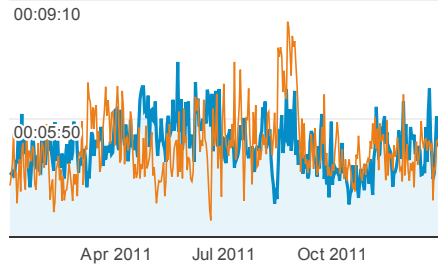

JB Overview

1 Jan 2011 - 31 Dec 2011

Compare to: 1 Jan 2010 - 31 Dec 2010

Avg. Time on Site

- Avg. Visit Duration
- Avg. Visit Duration

Daily Visits

- Visits
- Visits

Traffic Types

- **60.46% organic**
394,521 Visits
- **27.17% referral**
177,308 Visits
- **12.36% direct**
80,688 Visits

Total Unique Searches

Matched Search Query	Total Unique Searches	Visits with Search
There is no data for this view.		