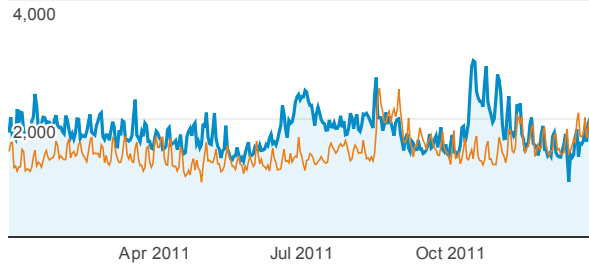

JB Overview

1 Jan 2011 - 31 Dec 2011

Compare to: 1 Jan 2010 - 31 Dec 2010

Avg. Time on Site

- Avg. Visit Duration
- Avg. Visit Duration

Daily Visits

- Visits
- Visits

Traffic Types

- **60.46% organic**
394,521 Visits
- **27.17% referral**
177,308 Visits
- **12.36% direct**
80,688 Visits

Total Unique Searches

Matched Search Query	Total Unique Searches	Visits with Search
There is no data for this view.		