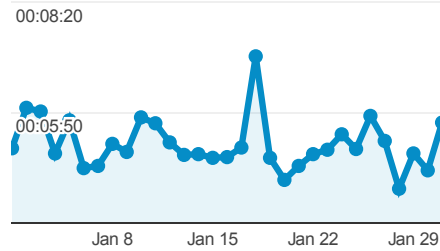

JB Overview

1 Jan 2012 - 31 Jan 2012

Avg. Time on Site

● Avg. Visit Duration

Daily Visits

● Visits

Browser

Browser	Visits	Unique Visitors
Firefox	30,502	14,466
Chrome	13,268	6,576
Opera	6,655	2,933
Internet Explorer	4,048	2,339
Safari	800	614

Traffic Types

- **65.48% organic**
36,754 Visits
- **23.47% referral**
13,178 Visits
- **11.03% direct**
6,194 Visits

Landing Page

Landing Page	Visits	% Exit
/heroes.net.pl/	20,052	17.25%
/h3.heroes.net.pl/	2,814	18.24%
/h5.heroes.net.pl/artykul/5-sk-illwheel.html	1,556	49.82%
/h5.heroes.net.pl/	1,121	11.61%
/imperium.heroes.net.pl/tema-t/2711/1	1,030	38.42%

Screen Resolution

Screen Resolution	Visits	Unique Visitors
1280x1024	9,234	4,329
1366x768	9,011	4,383
1024x768	7,055	4,041
1280x800	5,676	2,912
1680x1050	5,058	2,021

Mobile Visits

Mobile	Visits	Pageviews
No	55,486	257,589
Yes	640	2,927