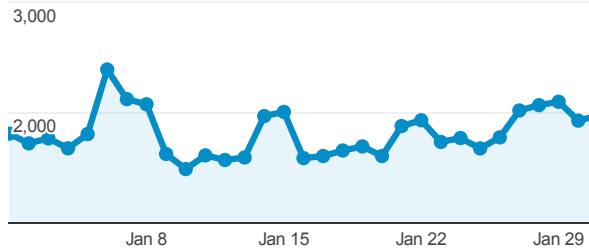

JB Overview

1 Jan 2012 - 31 Jan 2012

Avg. Time on Site

● Avg. Visit Duration

Daily Visits

● Visits

Browser

Browser	Visits	Unique Visitors
Firefox	30,502	14,466
Chrome	13,268	6,576
Opera	6,655	2,933
Internet Explorer	4,048	2,339
Safari	800	614

Traffic Types

- **65.48% organic**
36,754 Visits
- **23.47% referral**
13,178 Visits
- **11.03% direct**
6,194 Visits

Landing Page

Landing Page	Visits	% Exit
/heroes.net.pl/	20,052	17.25%
/h3.heroes.net.pl/	2,814	18.24%
/h5.heroes.net.pl/artykul/5-sk-illwheel.html	1,556	49.82%
/h5.heroes.net.pl/	1,121	11.61%
/imperium.heroes.net.pl/tema-t/2711/1	1,030	38.42%

Screen Resolution

Screen Resolution	Visits	Unique Visitors
1280x1024	9,234	4,329
1366x768	9,011	4,383
1024x768	7,055	4,041
1280x800	5,676	2,912
1680x1050	5,058	2,021

Mobile Visits

Mobile	Visits	Pageviews
No	55,486	257,589
Yes	640	2,927