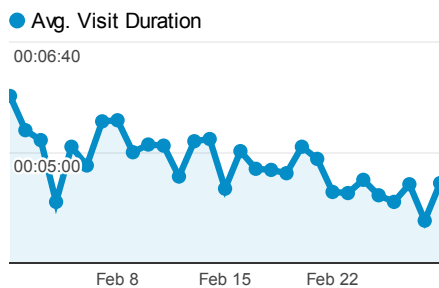

JB Overview

1 Feb 2012 - 29 Feb 2012

Avg. Time on Site

Daily Visits

Browser

Browser	Visits	Unique Visitors
Firefox	26,739	13,035
Chrome	13,253	6,747
Opera	5,771	2,746
Internet Explorer	4,041	2,370
Opera Mini	350	224

Traffic Types

- **67.75% organic**
34,419 Visits
- **21.64% referral**
10,995 Visits
- **10.60% direct**
5,387 Visits

Landing Page

Landing Page	Visits	% Exit
/heroes.net.pl/	16,615	18.05%
/h3.heroes.net.pl/	2,866	19.82%
/h5.heroes.net.pl/	1,254	12.22%
/h5.heroes.net.pl/artykul/5-sk-illwheel.html	1,202	41.14%
/imperium.heroes.net.pl/tema-t/2711/1	1,012	40.68%

Screen Resolution

Screen Resolution	Visits	Unique Visitors
1366x768	8,441	4,293
1280x1024	7,736	3,955
1024x768	6,157	3,419
1280x800	5,225	2,730
1680x1050	4,622	1,911

Total Unique Searches

Matched Search Query	Total Unique Searches	Visits with Search
There is no data for this view.		