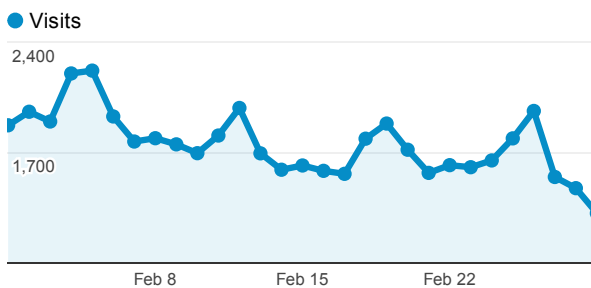

JB Overview

1 Feb 2012 - 29 Feb 2012

Avg. Time on Site

Daily Visits

Browser

Browser	Visits	Unique Visitors
Firefox	26,739	13,035
Chrome	13,253	6,747
Opera	5,771	2,746
Internet Explorer	4,041	2,370
Opera Mini	350	224

Traffic Types

- **67.75% organic**
34,419 Visits
- **21.64% referral**
10,995 Visits
- **10.60% direct**
5,387 Visits

Landing Page

Landing Page	Visits	% Exit
/heroes.net.pl/	16,615	18.05%
/h3.heroes.net.pl/	2,866	19.82%
/h5.heroes.net.pl/	1,254	12.22%
/h5.heroes.net.pl/artykul/5-sk-illwheel.html	1,202	41.14%
/imperium.heroes.net.pl/tema-t/2711/1	1,012	40.68%

Screen Resolution

Screen Resolution	Visits	Unique Visitors
1366x768	8,441	4,293
1280x1024	7,736	3,955
1024x768	6,157	3,419
1280x800	5,225	2,730
1680x1050	4,622	1,911

Total Unique Searches

Matched Search Query	Total Unique Searches	Visits with Search
There is no data for this view.		