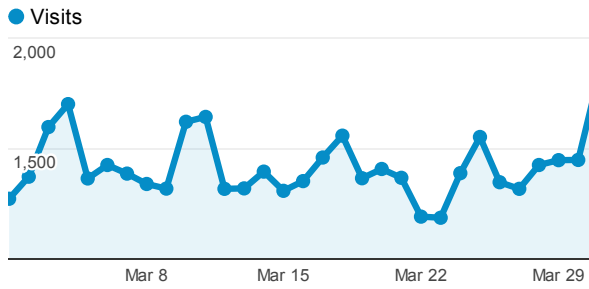

**JB Overview**

1 Mar 2012 - 31 Mar 2012

**Avg. Time on Site**

**Daily Visits**

**Browser**

Browser	Visits	Unique Visitors
Firefox	22,347	11,218
Chrome	11,689	5,781
Opera	5,195	2,351
Internet Explorer	3,585	2,068
Opera Mini	423	225

**Traffic Types**

- **66.03% organic**  
29,036 Visits
- **22.58% referral**  
9,930 Visits
- **11.37% direct**  
5,002 Visits

**Landing Page**

Landing Page	Visits	% Exit
/heroes.net.pl/	15,213	19.59%
/h3.heroes.net.pl/	2,345	20.88%
/h5.heroes.net.pl/	1,256	13.32%
/imperium.heroes.net.pl/tema t/2711/1	933	41.43%
/h5.heroes.net.pl/artykul/5-sk illwheel.html	745	29.06%

**Screen Resolution**

Screen Resolution	Visits	Unique Visitors
1366x768	7,462	3,792
1280x1024	6,741	3,457
1024x768	4,834	2,942
1280x800	4,491	2,213
1680x1050	4,104	1,573

**Total Unique Searches**

Matched Search Query	Total Unique Searches	Visits with Search
There is no data for this view.		