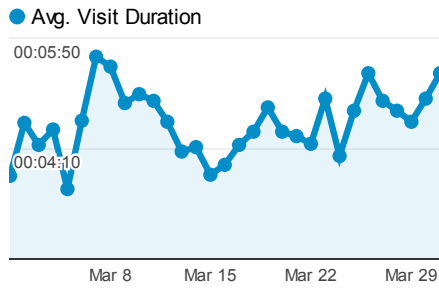

**JB Overview**

1 Mar 2012 - 31 Mar 2012

**Avg. Time on Site**

**Daily Visits**

**Browser**

Browser	Visits	Unique Visitors
Firefox	22,347	11,218
Chrome	11,689	5,781
Opera	5,195	2,351
Internet Explorer	3,585	2,068
Opera Mini	423	225

**Traffic Types**

- **66.03% organic**  
29,036 Visits
- **22.58% referral**  
9,930 Visits
- **11.37% direct**  
5,002 Visits

**Landing Page**

Landing Page	Visits	% Exit
/heroes.net.pl/	15,213	19.59%
/h3.heroes.net.pl/	2,345	20.88%
/h5.heroes.net.pl/	1,256	13.32%
/imperium.heroes.net.pl/tema t/2711/1	933	41.43%
/h5.heroes.net.pl/artykul/5-sk illwheel.html	745	29.06%

**Screen Resolution**

Screen Resolution	Visits	Unique Visitors
1366x768	7,462	3,792
1280x1024	6,741	3,457
1024x768	4,834	2,942
1280x800	4,491	2,213
1680x1050	4,104	1,573

**Total Unique Searches**

Matched Search Query	Total Unique Searches	Visits with Search
There is no data for this view.		