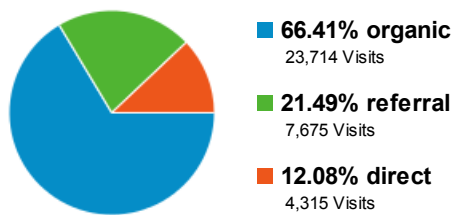

JB public

31 Mar 2012 - 30 Apr 2012

Avg. Time on Site

Daily Visits

Browser

Browser Version	Visits	Unique Visitors
11.0	13,004	6,499
11.62	3,144	1,443
18.0.1025.162	2,428	1,549
18.0.1025.142	1,894	1,093
18.0.1025.151	1,841	1,171

Landing Page

Landing Page	Visits	% Exit
/heroes.net.pl/	11,365	16.63%
/h3.heroes.net.pl /	1,845	19.06%
/h5.heroes.net.pl /artykul/5-skillwheel.html	1,257	42.67%
/h5.heroes.net.pl /	952	13.54%
/h5.heroes.net.pl /jednostki/0-neutralne.html	886	19.59%

Visits by Traffic Type

Screen Resolution

Screen Resolution	Visits	Unique Visitors
1366x768	6,025	3,156
1280x1024	5,423	2,930
1024x768	4,002	2,330
1280x800	3,456	1,902
1920x1080	3,255	1,588

Language

Language	Visits	Unique Visitors
pl	33,670	17,281
en-us	662	405
en	444	286
pl-pl	301	178
en-gb	136	64