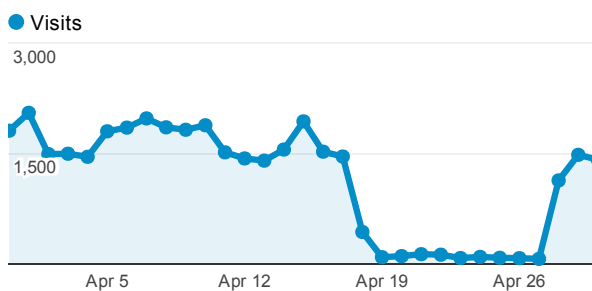

JB public

31 Mar 2012 - 30 Apr 2012

Avg. Time on Site

Daily Visits

Browser

Browser Version	Visits	Unique Visitors
11.0	13,004	6,499
11.62	3,144	1,443
18.0.1025.162	2,428	1,549
18.0.1025.142	1,894	1,093
18.0.1025.151	1,841	1,171

Visits by Traffic Type

Screen Resolution

Screen Resolution	Visits	Unique Visitors
1366x768	6,025	3,156
1280x1024	5,423	2,930
1024x768	4,002	2,330
1280x800	3,456	1,902
1920x1080	3,255	1,588

Language

Language	Visits	Unique Visitors
pl	33,670	17,281
en-us	662	405
en	444	286
pl-pl	301	178
en-gb	136	64

Mobile visits

Mobile	Visits	Pageviews
No	35,217	160,831
Yes	487	1,645