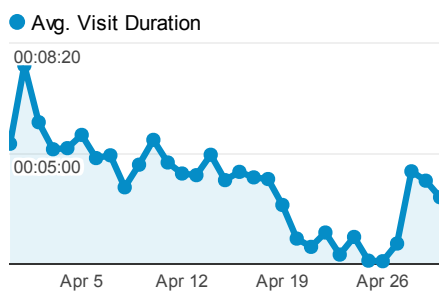

JB public

31 Mar 2012 - 30 Apr 2012

Avg. Time on Site

Daily Visits

Browser

Browser Version	Visits	Unique Visitors
11.0	13,004	6,499
11.62	3,144	1,443
18.0.1025.162	2,428	1,549
18.0.1025.142	1,894	1,093
18.0.1025.151	1,841	1,171

Visits by Traffic Type

Screen Resolution

Screen Resolution	Visits	Unique Visitors
1366x768	6,025	3,156
1280x1024	5,423	2,930
1024x768	4,002	2,330
1280x800	3,456	1,902
1920x1080	3,255	1,588

Language

Language	Visits	Unique Visitors
pl	33,670	17,281
en-us	662	405
en	444	286
pl-pl	301	178
en-gb	136	64